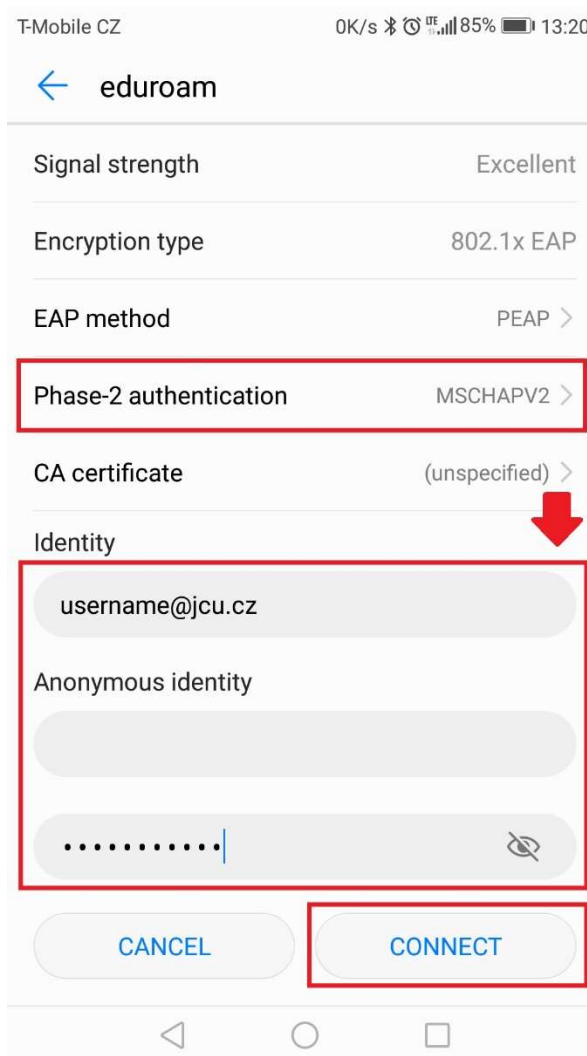

Jihočeská univerzita
v Českých Budějovicích
University of South Bohemia
in České Budějovice

Settings Wifi network

For a successful connection, you must set up the network, see bellow:

For a successful connection, you must set up the network as picture.