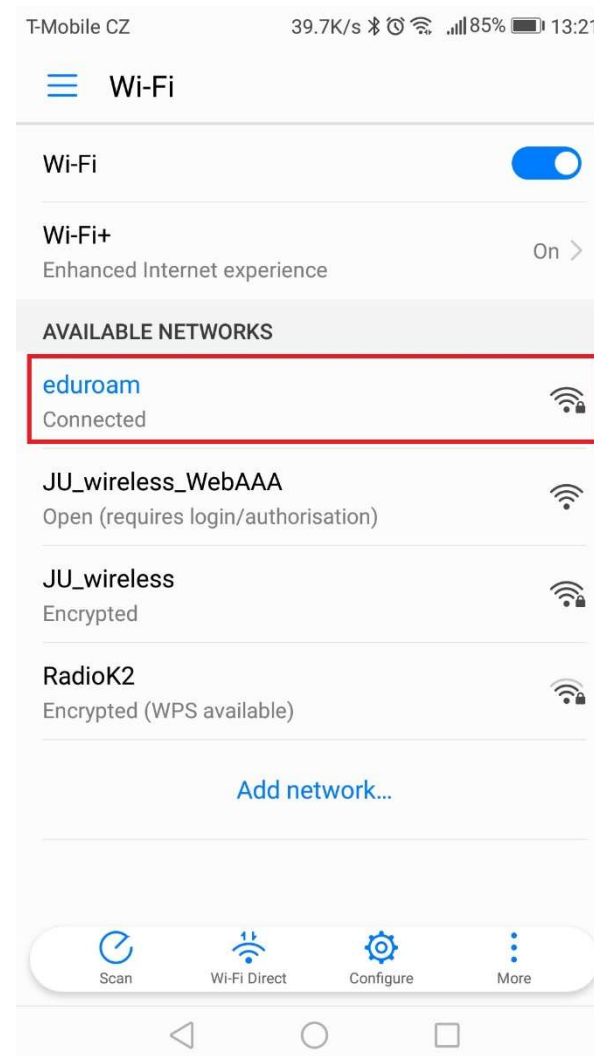

Jihočeská univerzita
v Českých Budějovicích
University of South Bohemia
in České Budějovice

Settings Wifi network

For a successful connection, you must set up the network, see bellow:

For a successful connection, you must set up the network as picture.