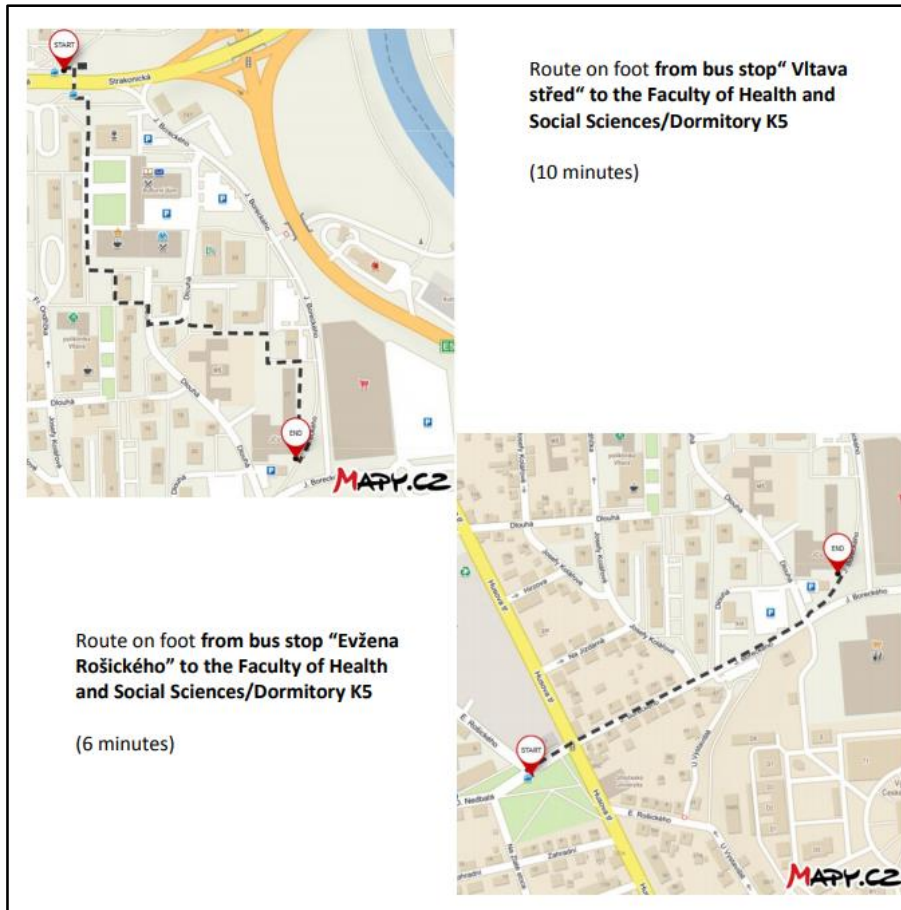

HOW TO GET TO THE DORMITORY K5 FROM THE RAILWAY/BUS STATION IN ČESKÉ BUDĚJOVICE

The address is: **Boreckého 27** and it is located **next to the Faculty of Health and Social Sciences**.

The easiest way to get from the main railway/bus station to the Dormitory K5 is by **public transport**. At the bus/trolley stop „**Nádraží**“ you can either:

- take the **trolley number 5** or **9** to the stop „**Vltava střed**“ (15 minutes ride) or
- take the **bus/trolley number 1, 4, 5** to the stop „**Evžena Rošického**“ (14-18 minute ride)

From both stops, you can get to the K5 Dormitory on foot in less than 10 minutes. See the maps below.

Public Transport in České Budějovice: <https://www.dpmcb.cz/en/>

Check here, how does the public transport work.

Travel around České Budějovice by [public transport](#)

Bus/trolley stop

- At each bus/trolley stop there is an informative panel.
- Under the top of the panel there are numbers of bus/trolley lines.
- Underneath there is a screen showing time remaining to arrival of forthcoming bus/trolley and its terminal station.
- And under the screen there are schedules of bus/trolley lines.

Bus/trolley lines schedules

- In the top left corner, there is the number of bus/trolley line.

- In the first column, there is the list of bus/trolley stops. The bus/trolley stop you are standing at is **highlighted**.

Next three columns illustrate times of arrivals.

- In the second column, there are times of arrival of the bus/trolley on working days.

- In the third column, there are times of arrival of the bus/trolley on working days during school holidays.

- In the fourth column, there are times of arrival of the bus/trolley on weekends and public holidays.